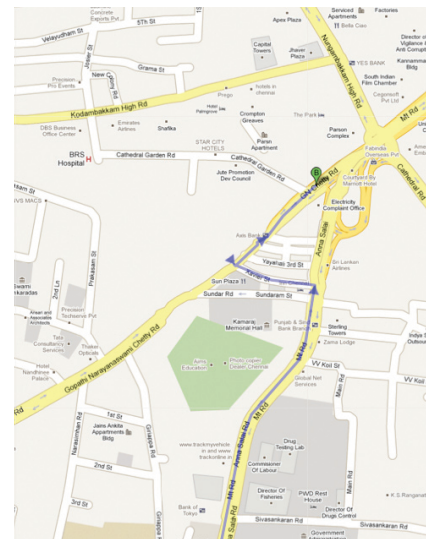

Automotive LOGISTICS

India conference

Chennai, India
8-10 December 2010

Driving directions to The Accord Metropolitan Hotel for Gala Dinner

1. Head toward Vembuli Amman Koil St south on Vembuli Subedar St 300 m
2. Take the 2nd left onto Sowri St 260 m
3. Slight left at Margosa St 400 m
4. Slight left at VELS TECHNOLOGIES onto MKN Rd 220 m
5. Turn left at Anna Salai 150 m
6. Make a U-turn Pass by Petrol Pump (on the right in 1.6 km) 2.1 km
7. Continue onto Maraimalai Adigalar Bridge Pass by MegaMart (on the left) 260 m
8. Continue onto Anna Salai/Mt Rd Pass by J1 Saidapet Police Station (on the left in 450 m) 4.7 km
9. Turn left at Study Singapura onto Xavier St Pass by Inn Chennai (on the left) 180 m
10. Turn left at Ekbote Furniture Chennai onto Gopathi Narayanaswami Chetty Rd Pass by Udeit Solutions (on the right) 90 m
11. Continue onto Gemini Flyover/GN Chetty Rd 140 m

A Conference Address
 Le Royal Meridian
 1, GST Road,
 St. Thomas Mount,
 Chennai, Tamil Nadu
 600016

B Address of Gala Dinner
 The Accord Metropolitan
 35, GN Chetty Road
 Chennai, Tamil Nadu
 600017