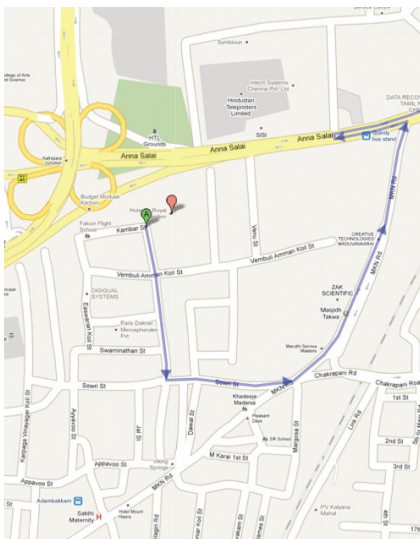

Automotive LOGISTICS

India conference

Chennai, India
8-10 December 2010

Driving directions to The Accord Metropolitan Hotel for Gala Dinner

1. Head toward Vembuli Amman Koil St south on Vembuli Subedar St 300 m
2. Take the 2nd left onto Sowri St 260 m
3. Slight left at Margosa St 400 m
4. Slight left at VELS TECHNOLOGIES onto MKN Rd 220 m
5. Turn left at Anna Salai 150 m
6. Make a U-turn Pass by Petrol Pump (on the right in 1.6 km) 2.1 km
7. Continue onto Maraimalai Adigalar Bridge Pass by MegaMart (on the left) 260 m
8. Continue onto Anna Salai/Mt Rd Pass by J1 Saidapet Police Station (on the left in 450 m) 4.7 km
9. Turn left at Study Singapura onto Xavier St Pass by Inn Chennai (on the left) 180 m
10. Turn left at Ekbote Furniture Chennai onto Gopathi Narayanaswami Chetty Rd Pass by Udeit Solutions (on the right) 90 m
11. Continue onto Gemini Flyover/GN Chetty Rd 140 m

A Conference Address
 Le Royal Meridian
 1, GST Road,
 St. Thomas Mount,
 Chennai, Tamil Nadu
 600016

B Address of Gala Dinner
 The Accord Metropolitan
 35, GN Chetty Road
 Chennai, Tamil Nadu
 600017